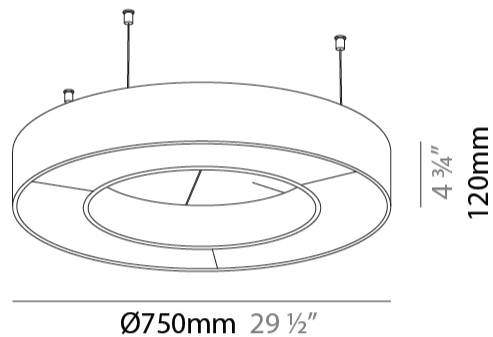

GENERAL

Series: Glorious Acoustic
Brand: Prolicht
Division: Architectural
Mounting Type: Suspension
Mounting Location: Ceiling
Subcategory: Acoustic

PHYSICAL

Shape: Round
Diameter (mm): 750
Diameter (in): 29 1/2
Width (mm): 120
Width (in): 4 3/4
Light Distribution: Direct
Diffuser: [PMMA - Opal / Micro-Prism](#)
Fixture Finish: [SSR / BKV / CWI / CRY / HAB / UFT / ITA / RUA / FTG / MYG / LOD / PUS / FRO / FUP / KIA / POP / BLS / SPG / MEY / GOH / GUM / CHC / COM / ABZ / JAG / OBR / MOS / ROR](#)
Accent Finish: [ANC / ASH / BNA / BTC / BZE / CEL / EGG / EVG / FOG / FOS / FST / FUA / IRI / IRO / KHA / LIC / LIM / MER / MSN / MUS / ONX / PEA / PLU / POL / PPY / RAY / ROY / RST / STE / SWD / TAN / TAU](#)
Fixture Material: Aluminum
Cable Details: [2 000mm / 78 3/4" or 6 000mm / 236 1/4" Transparent Cable](#)

ELECTRICAL

Lamp Type: LED (Zhaga Standard)
Input Wattage (W): 45.1
Total Output Wattage (W): 40
Dimming: [Tri-Mode (Non-Dimming and Phase Dimming (120Vac only) and 0-10V Dimming)](#)
Driver Included: Yes
Driver Location: Integrated
Driver Type: Constant Current - Universal
Driver Class: Class 2
Input Voltage (V): 120 - 277

LED

Color Temperature (°K): [2700 / 3000 / 3500 / 4000](#)
Max. Delivered Lumen (lm): Max 4867
Nominal Lumen (lm): Max 6637
CRI: >90 CRI
Lamp Life (hrs): 50000

OPTICAL

RATINGS AND CERTIFICATIONS

Certified By: CSA Certified to UL and CSA Standards
IP rating: IP20