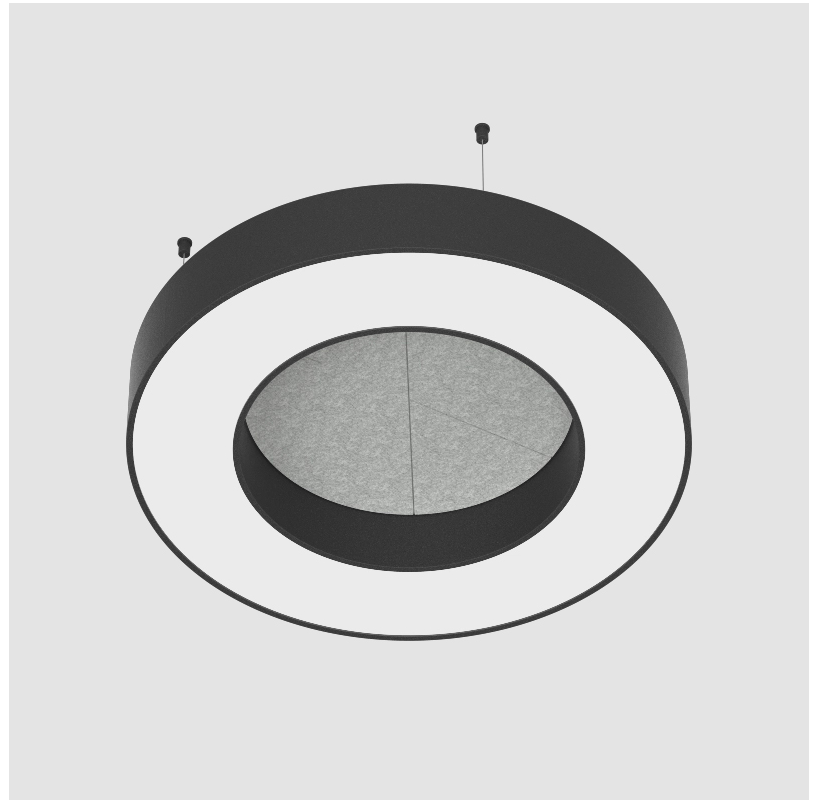

GENERAL

Series: Glorious Acoustic
Brand: Prolicht
Division: Architectural
Mounting Type: Suspension
Mounting Location: Ceiling
Subcategory: Acoustic

PHYSICAL

Shape: Round
Diameter (mm): 750
Diameter (in): 29 1/2
Width (mm): 120
Width (in): 4 3/4
Light Distribution: Direct
Diffuser: [PMMA - Opal / Micro-Prism](#)
Fixture Finish: [SSR / BKV / CWI / CRY / HAB / UFT / ITA / RUA / FTG / MYG / LOD / PUS / FRO / FUP / KIA / POP / BLS / SPG / MEY / GOH / GUM / CHC / COM / ABZ / JAG / OBR / MOS / ROR](#)
Accent Finish: [ANC / ASH / BNA / BTC / BZE / CEL / EGG / EVG / FOG / FOS / FST / FUA / IRI / IRO / KHA / LIC / LIM / MER / MSN / MUS / ONX / PEA / PLU / POL / PPY / RAY / ROY / RST / STE / SWD / TAN / TAU](#)
Fixture Material: Aluminum
Cable Details: [2 000mm / 78 3/4" or 6 000mm / 236 1/4" Transparent Cable](#)

ELECTRICAL

Lamp Type: LED (Zhaga Standard)
Input Wattage (W): 45.1
Total Output Wattage (W): 40
Dimming: [Tri-Mode (Non-Dimming and Phase Dimming (120Vac only) and 0-10V Dimming)](#)
Driver Included: Yes
Driver Location: Integrated
Driver Type: Constant Current - Universal
Driver Class: Class 2
Input Voltage (V): 120 - 277

LED

Color Temperature (°K): [2700 / 3000 / 3500 / 4000](#)
Max. Delivered Lumen (lm): Max 4867
Nominal Lumen (lm): Max 6637
CRI: >90 CRI
Lamp Life (hrs): 50000

OPTICAL

RATINGS AND CERTIFICATIONS

Certified By: CSA Certified to UL and CSA Standards
IP rating: IP20